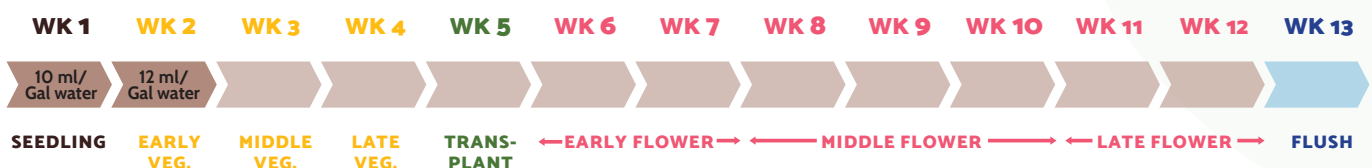

Feed plants during the first week(s) with Root•Juice™ as this is the crucial time period for healthy rooting. Root•Juice™ is ideal for adding to soil, peat and coco mixes, as well as providing guaranteed root protection with hydroponic or aeroponic systems.

APPLICATION

Water

Regular watering

Hydroponics

Watering-system

Dose

10-12 ml per Gallon of water

CAUTIONS AND WARNINGS

Keep out of the reach of children.
Do not swallow.
Use following the instructions.

NUTRIENT SCHEDULE

ROOT-JUICE™ NA

For every system: soil, hydro & aeroponics.

PRODUCT DATA SHEET

ROOT-JUICETM NA

ROOT-JUICETM NA