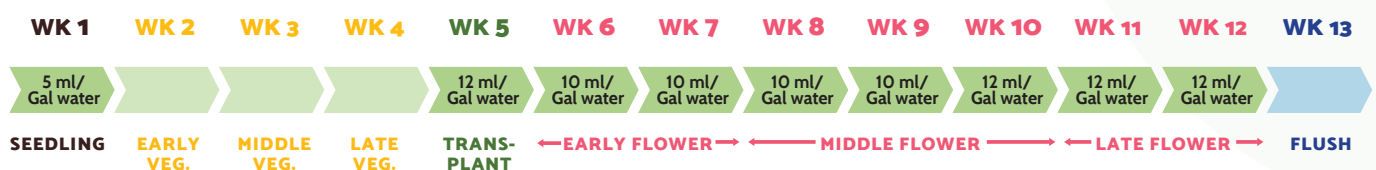

PRODUCT DATA SHEET

BIO-GROW[®] NA

CERTIFICATIONS

WHAT IS BIO-GROW[®]?

You can apply this liquid growth fertilizer to most types of soil and substrate mixtures. It has 100% Dutch organic sugar beet extract at its base – commonly known as vinasse. This by-product of turning sugar beets or sugar cane into sugar is created by a natural fermentation process.

Bio-Grow[®] helps produce a rich food source for soil microbes, increasing their populations for a more productive soil.

BOTTLES

1L, 5L, 10L, 20L

SETTING

PHASE

HOW TO USE IT

Start with it as soon as the first leaves appear to when the plant is 10 - 15cms tall. Then keep using Bio-Grow[®] until the end of the fruit production.

APPLICATION

Bio-Grow[®] is suitable for all mixtures of substrates, mediums and all growing methods.

Water

Regular watering

Dose

5-12 ml per Gallon of water

CAUTIONS AND WARNINGS

Keep out of the reach of children.
Do not swallow.
Use following the instructions.

NUTRIENT SCHEDULE

BIO-GROW[®] NA

PRODUCT DATA SHEET

BIO-GROW[®] NA

BIO-GROW[®] NA

VOLUME	BAR CODE	TYPE	(Ud) BOX	(KG) BOX	(Ud) PALLET	(KG) PALLET
1L	8718403231175	Liquid	16 u	21,4 Kg	720 u	964,8 Kg
5L	8718403231212	Liquid	1 u	6,56 Kg	120 u	787,2 Kg
10L	8718403231229	Liquid	1 u	13,15 Kg	75 u	986,25 Kg
20L	8718403232639	Liquid	1 u	26,3 Kg	48 u	1262,4 Kg